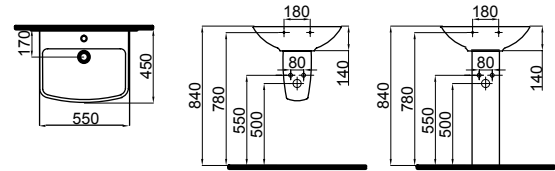

3604-0105 Kare Altan Çıkışlı Klozet (36x66x40)
S-Trap WC Pan