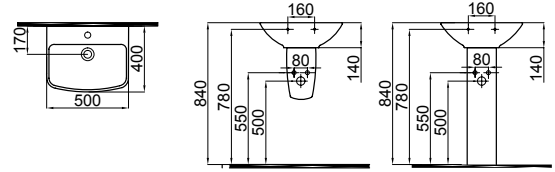

3501-0555 Nova Lavabo (45x55)
Washbasin