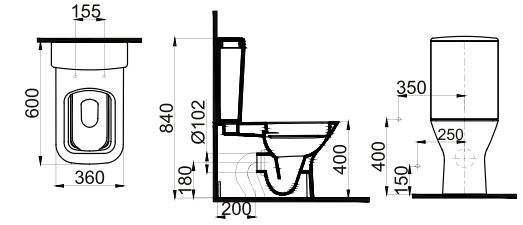

3204-0315 Halley Duvara Sifir Klozet (36x65x40)
Back to Wall WC Pan