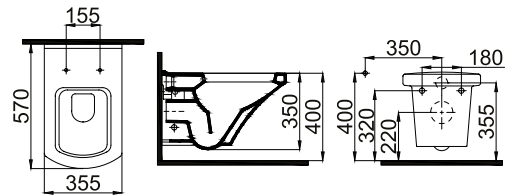

2804-0605 Vega Asma Klozet (35x57x35)
Wall Hung WC Pan