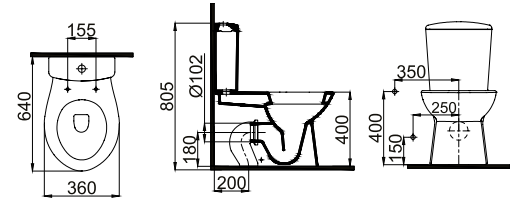

3204-0405 Halley Duvara Sifir Tek Klozet (36x54x40)
Single Back to Wall WC Pan

DUVARA SIFIR KLOZETLER / BACK TO WALL WC PAN

3104-0315 Alfa Duvara Sifir Klozet (36x64x40)
Back to Wall WC Pan

1004-0305 Samanyolu Duvara Sifir Klozet (36x64x40)
Back to Wall WC Pan