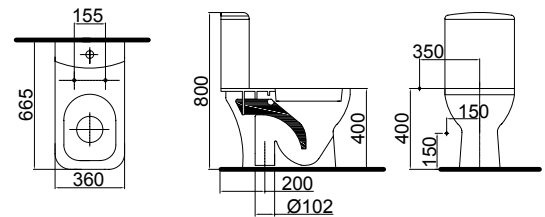

3604-0105 Kare Altan Çıkışlı Klozet (36x66x40)
S-Trap WC Pan