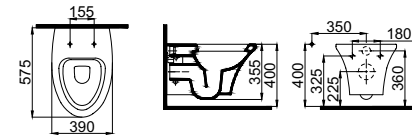

Wall Hung Bidet

Seat Cover with 2 alternatives

2901-0505 Rena Tezgah Üstü Lavabo (49x65)
Countertop Washbasin

2901-2505 Rena Monoblok Lavabo (49x65)
Monoblock Washbasin

2904-0605 Rena Asma Klozet (39x57x35)
Wall Hung WC Pan