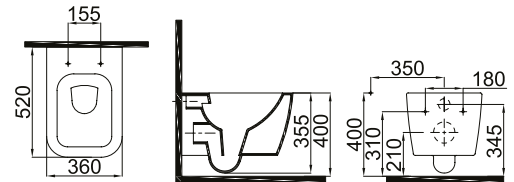

3304-0615 Neo Classic Asma Klozet (37x52x37)
Wall Hung WC Pan