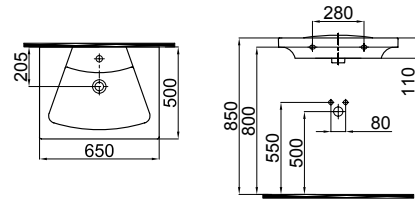

2801-0505 Vega Lavabo (50x65)
Washbasin