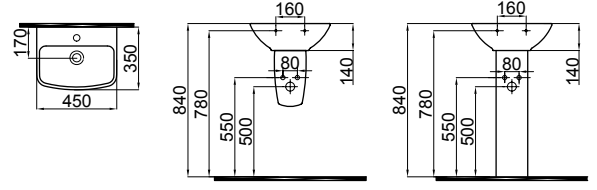

3501-0455 Nova Lavabo (35x45)
Washbasin

3501-2505 Nova Lavabo (40x50)
Washbasin