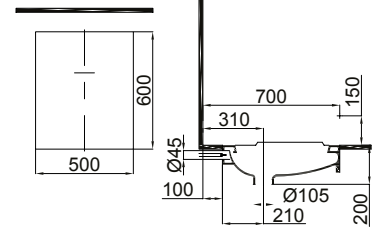

HELA TAŞI / SQUATTING PAN