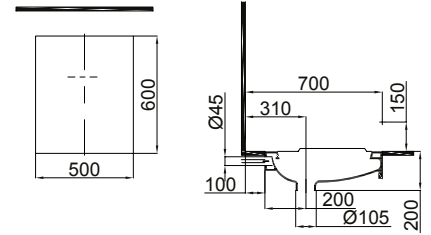

HELA TAŞI / SQUATTING PAN