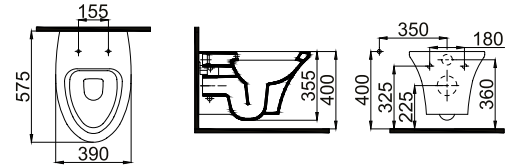

2804-0605 Vega Asma Klozet (35x57x35)
Wall Hung WC Pan