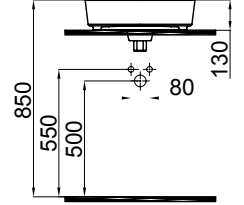

0101-9455 Daire Lavabo Batarya Delikli (45x45)
Round Washbasin With Hole