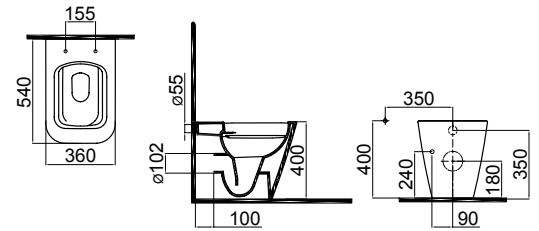

3201-2405 Halley Monoblok Lavabo (40x55)
Monoblock Washbasin

3204-0315 Halley Duvara Sifir Klozet (36x65x40)
Back to Wall WC Pan

3206-0105 Halley Duvara Sifir Bide (36x59x40)
Back to Wall Bidet

3206-0105 Halley Duvara Sifir Tek Klozet (36x54x40)
Back to Wall WC Pan