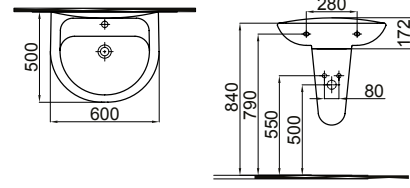

Countertop and collection washbasins
Back to wall WC pan, back to wall bidet
Back to Wall WC Pan alternatives for narrow spaces
Seat cover with 2 alternatives

1001-0505 Samanyolu Lavabo (50x60)
Washbasin