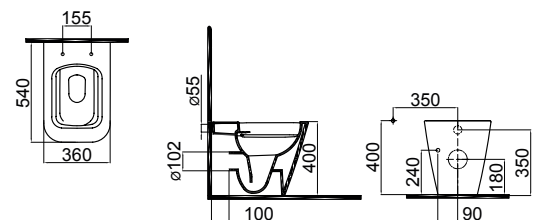

DUVARA SIFIR KLOZETLER / BACK TO WALL WC PAN

3504-0315 Nova Duvara Sifir Klozet (36x64x40)
Back to Wall WC Pan

3504-0415 Nova Duvara Sifir Klozet Kısa (36x60x40)
Back to Wall WC Pan Short

3204-0315 Halley Duvara Sifir Klozet (36x65x40)
Back to Wall WC Pan

3204-0405 Halley Duvara Sifir Tek Klozet (36x54x40)
Single Back to Wall WC Pan