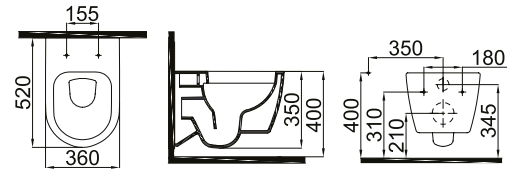

ASMA KLOZETLER / WALL HUNG WC PAN

3104-2615 Alfa Asma Klozet (36x52x35)
Wall Hung WC Pan

3204-2615 Halley Asma Klozet (36x52x35)
Wall Hung WC Pan