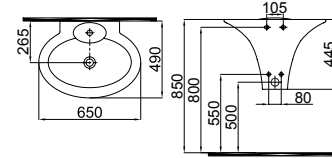

Wall Hung Bidet

Seat Cover with 2 alternatives

2901-0505 Rena Tezgah Üstü Lavabo (49x65)
Countertop Washbasin

2901-2505 Rena Monoblok Lavabo (49x65)
Monoblock Washbasin

2904-0605 Rena Asma Klozet (39x57x35)
Wall Hung WC Pan