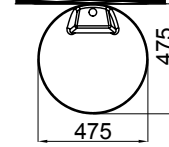

0101-9455 Daire Lavabo Batarya Delikli (45x45)
Round Washbasin With Hole